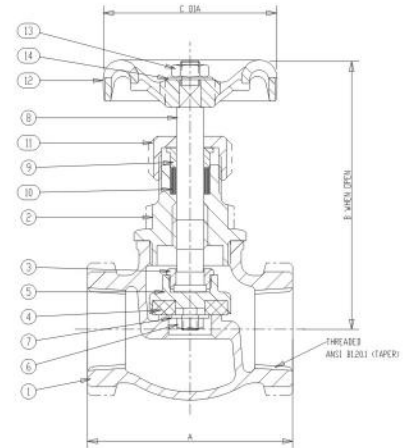

GLOBE VALVE

354 BRONZE GLOBE VALVE(THREADED)

- ◆ Pressure Rating: PN32
- ◆ Working Medium: Water, Oil, Steam
- ◆ Working Temperature: $t \leq 180^{\circ}\text{C}$
- ◆ Taper Pipe Thread To ISO7
- ◆ Comply with BS5154/MSS SP-80

Bill of Materials

Sequence	Description	Material	Sizes
1	Body	Bronze CC491K	All
2	Bonnet	Bronze CC491K	All
3	Disc Stem Ring	Brass CW602N	All
4	Disc	P.T.F.E	All
5	Disc Holder	Bronze CC491K	1 1/4" ~3"
5	Disc Holder	DZR Brass CW602N	1/2" ~1"
6	Disc Nut	Brass CW602N	All
7	Washer	Brass CW602N	All
8	Stem	Brass CW602N	All
9	Gland	Brass CW614N	All
10	Packing	Asbestos Free	All
11	Packing Nut	Brass CW614N	All
12	Handwheel	Aluminum	All
13	Handwheel Nut	Brass CW614N	All
14	I.D Plate	Aluminum	All

Dimensions

354				
DN	INCH	A	B	C
15	1/2"	62	101	52
20	3/4"	74	115	52
25	1"	90	125	70
32	1 1/4"	100	150	70
40	1 1/2"	115	159	92
50	2"	136	191	103
65	2 1/2"	166	220	121
80	3"	190	255	152