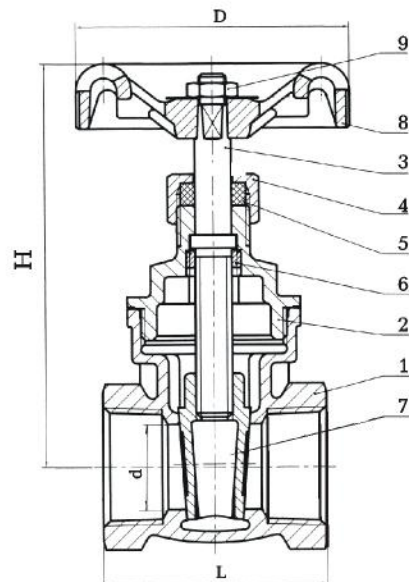

GATE VALVE

152B BRONZE GATE VALVE (THREADED)

- ◆ Pressure Rating: PN20
- ◆ Working Medium: Water, Oil, Steam
- ◆ Working Temperature: $t \leq 170^{\circ}\text{C}$
- ◆ Taper Pipe Thread To ISO7

Bill of Materials

Sequence	Description	Material	Sizes
1	Body	Bronze CC491K	All
2	Bonnet	Bronze CC491K	All
3	Stem	DZR Brass CW602N	All
4	Packing Nut	Brass CW617N	All
5	Packing	P.T.F.E	All
6	Stem Bush	DZR Brass CW602N	All
7	Disc	Bronze CC491K	All
8	Handwheel	Aluminium	All
9	Handwheel Nut	Brass CW614N	All

Dimensions

152B					
DN	INCH	d	L	H	D
15	½"	13	43	78	52
20	¾"	19	49	92	60
25	1"	25	54	103	60
32	1¼"	32	62	116	70
40	1½"	38	65	133	78
50	2"	50	75	156	92
65	2½"	63	87	190	100
80	3"	76	105	215	110
100	4"	100	124	258	130